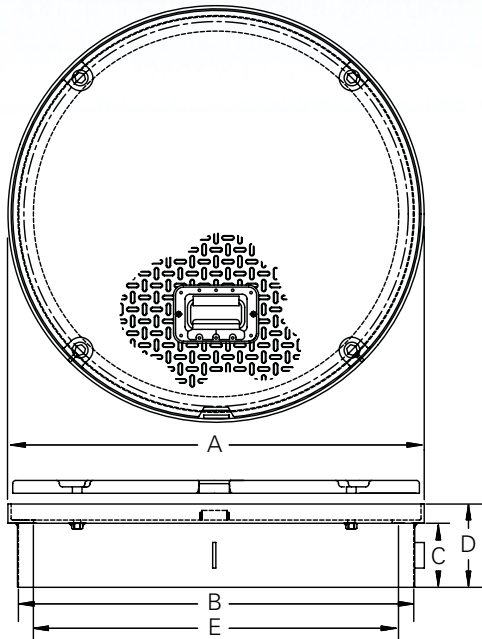

# 12", 30", 36" AND 42" FIBER REINFORCED COMPOSITE MANWAYS

EBW SAFE-LITE FRC manway covers are ultra lightweight. Engineered and tested to exceed the D.O.T. H20 load ratings. Covers weigh almost one-third less than steel, which dramatically reduces injury potential during cover removal. Available in 12", 30", 36", and 42" sizes. The slide action cover further reduces the chance of injury by eliminating the need to bend down to remove or replace the cover.

## 12" Round FRC Covers

Model	Cover OD	Description
78130201	12.88"	Black
78130207	12.88"	Orange

## 30" Round FRC Covers

Model	Cover OD	Description
78145906	32.00"	Gray, bolted cover
78149006	32.00"	Gray

## 36" Round FRC Covers

Model	Cover OD	Description
78145606	39.50"	Gray, bolted cover
78144806	39.50"	Gray
78148206	39.50"	Gray, slide action cover

Model	A		B		C		D		E	
	In	cm	In	cm	In	cm	In	cm	In	cm
12"	13.75	34.93	12.00	30.48	7.00	17.78	8.50	21.59	12.00	30.48
30"	32.75	83.19	31.12	79.38	10.50	26.67	12.00	30.48	28.75	73.03
36"	40.25	102.24	38.62	98.09	10.50	26.67	12.00	30.48	36.25	92.08
42"	45.00	114.30	43.38	110.19	10.50	26.67	12.00	30.48	41.00	104.14